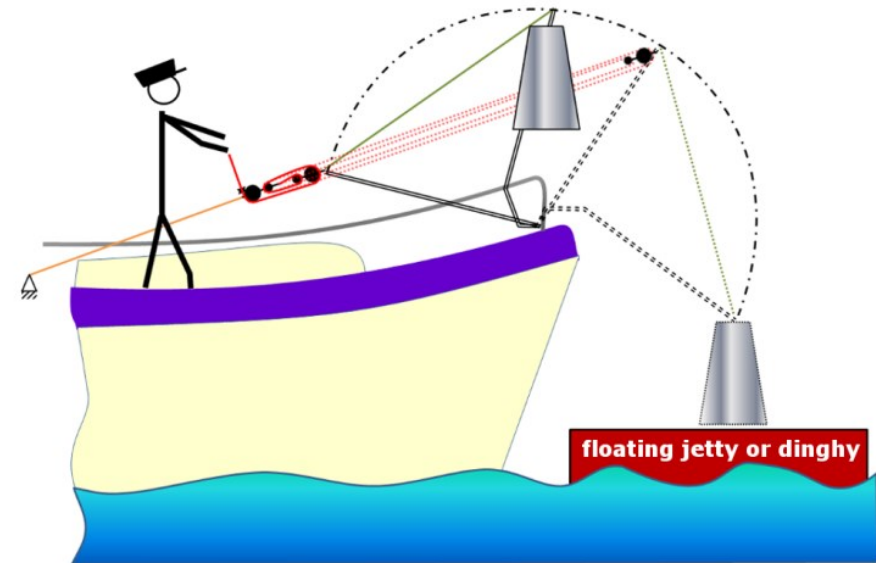

www.fockfix.de

Hoisting aid '*Schwenk-Lift-Fix*' for Sailing- and Motor Yachts

Prices & Details
www.fockfix.de

incl. Video

Jürgen A. Wille
+49 (0)160 975 75 723
Islandstrasse 30c
22145 Hamburg
Germany

info@fockfix.de