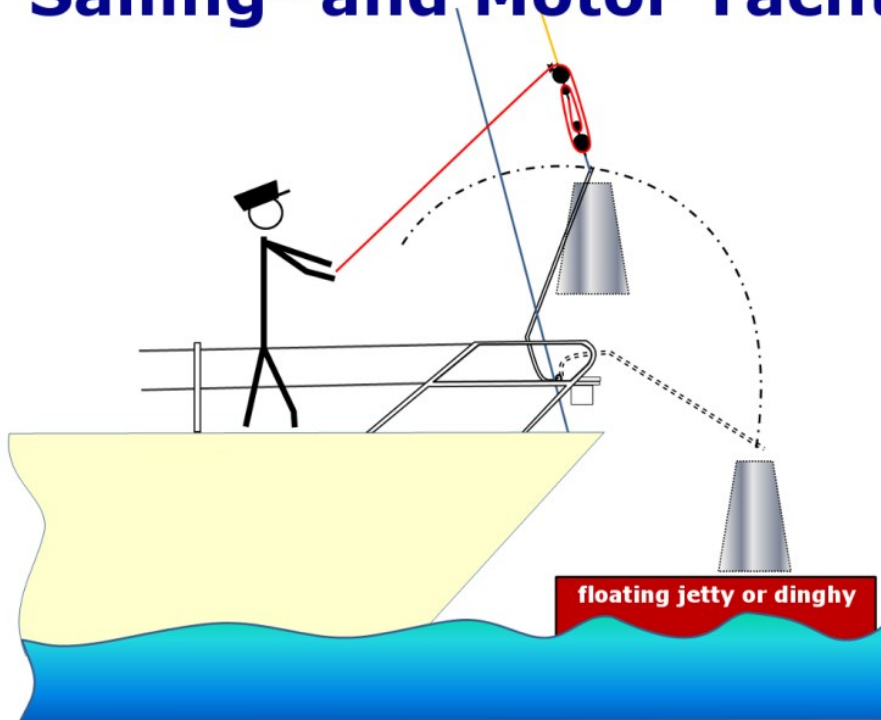

www.fockfix.de

Hoisting aid '*Schwenk-Lift-Fix*' for Sailing- and Motor Yachts

Prices & Details
www.fockfix.de

incl. Video

Jürgen A. Wille
+49 (0)160 975 75 723
Islandstrasse 30c
22145 Hamburg
Germany

info@fockfix.de